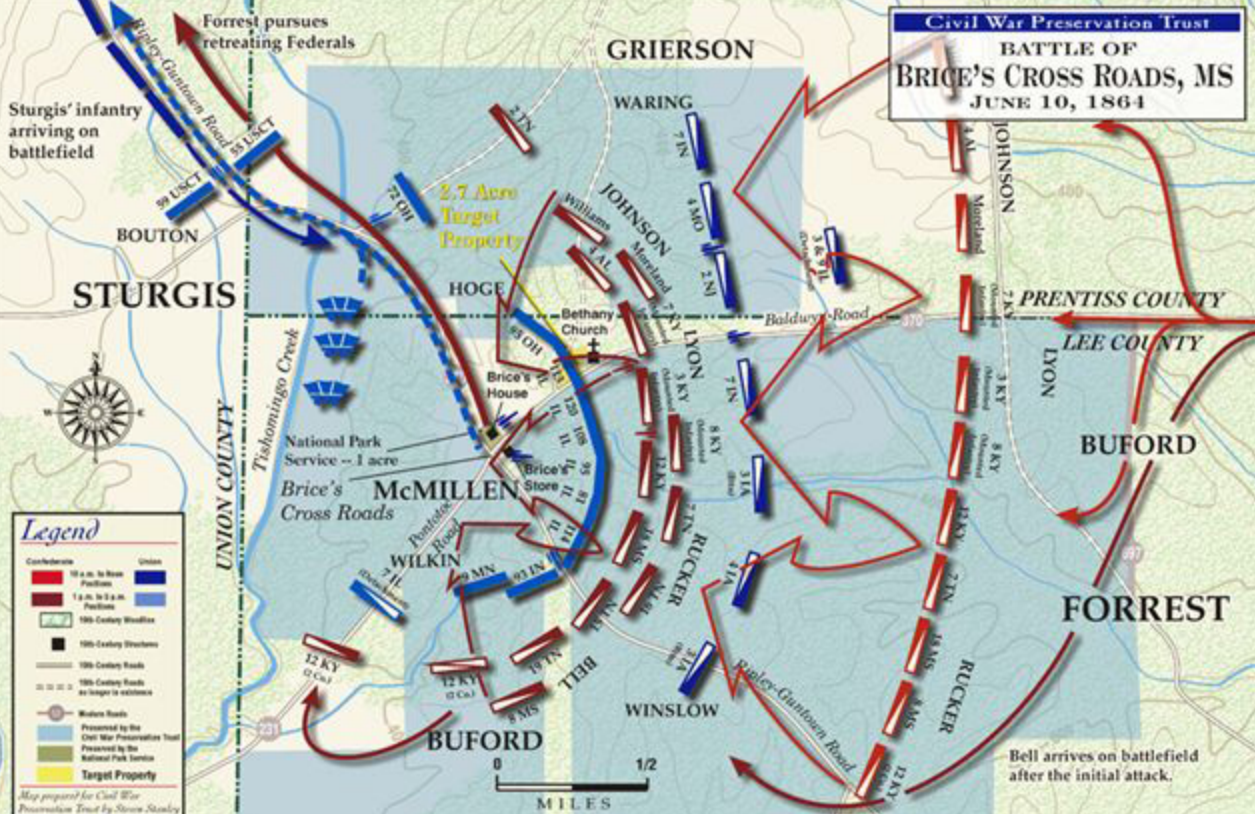

Civil War Preservation Trust
BATTLE OF BRICE'S CROSS ROADS, MS
 JUNE 10, 1864

Legend

	10 a.m. to Noon Positions		Union Positions
	1 p.m. to 2 p.m. Positions		1860s Positions
	1860s Woodlines		1860s Structures
	1860s Roads		1860s Roads no longer in existence
	Water Wells		Preserved by the Civil War Preservation Trust
	Target Property		Preserved by the National Park Service

Map prepared for Civil War Preservation Trust by Steven Stanley

Bell arrives on battlefield after the initial attack.